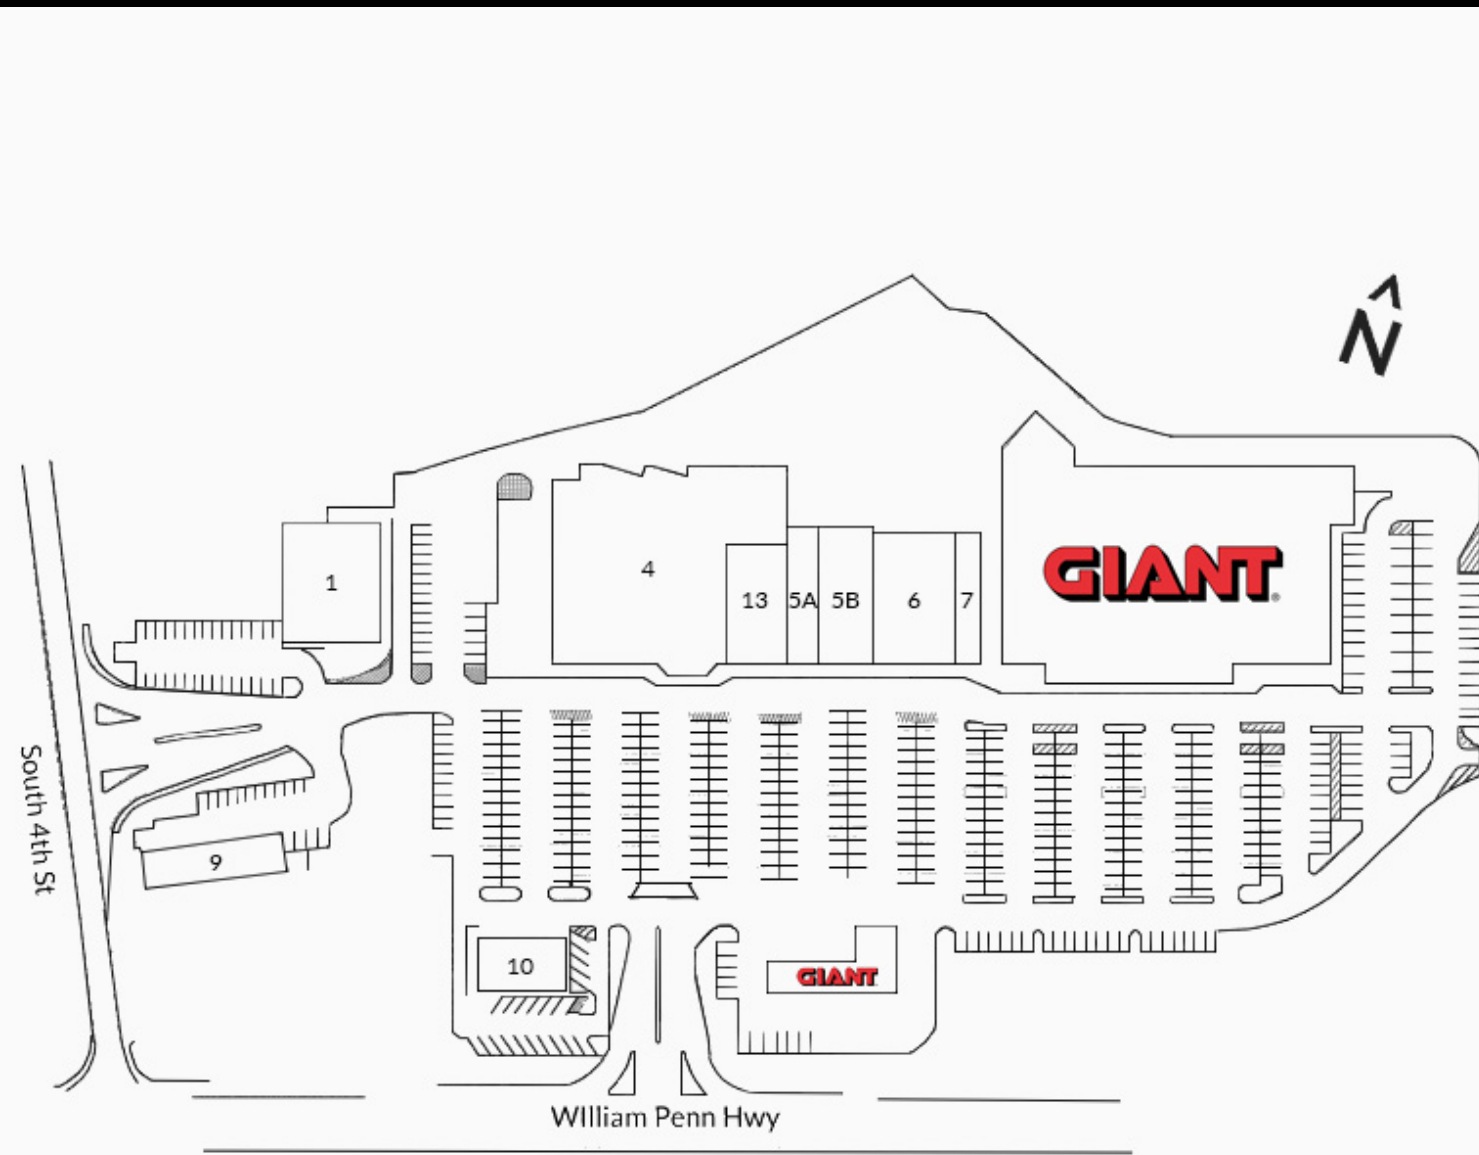

Lake Raystown Plaza

7673 Lake Raystown
Huntingdon, PA, 16652 US

UNIT	TENANT	SF
1	Huntingdon County Assist. Office	9,280
4	Tractor Supply Co.	32,711
5A	WodieOne Liquidation	3,806
5B	Pinnacle Health	6,194
6	Majik Rentals and Sales	9,120
7	Fine Wine & Good Spirits	2,750
8	Giant Food Store #6277	61,435
9	Monro Muffler Brake	4,725
10	Woody's Bar-B-Q	4,000
11	Giant Food Store (Fuel)	Outparcel
13	Drayer Physical Institute Therapy	6,138
R-BIN	American Textile Recycling	Outparcel
TOTAL		140,159