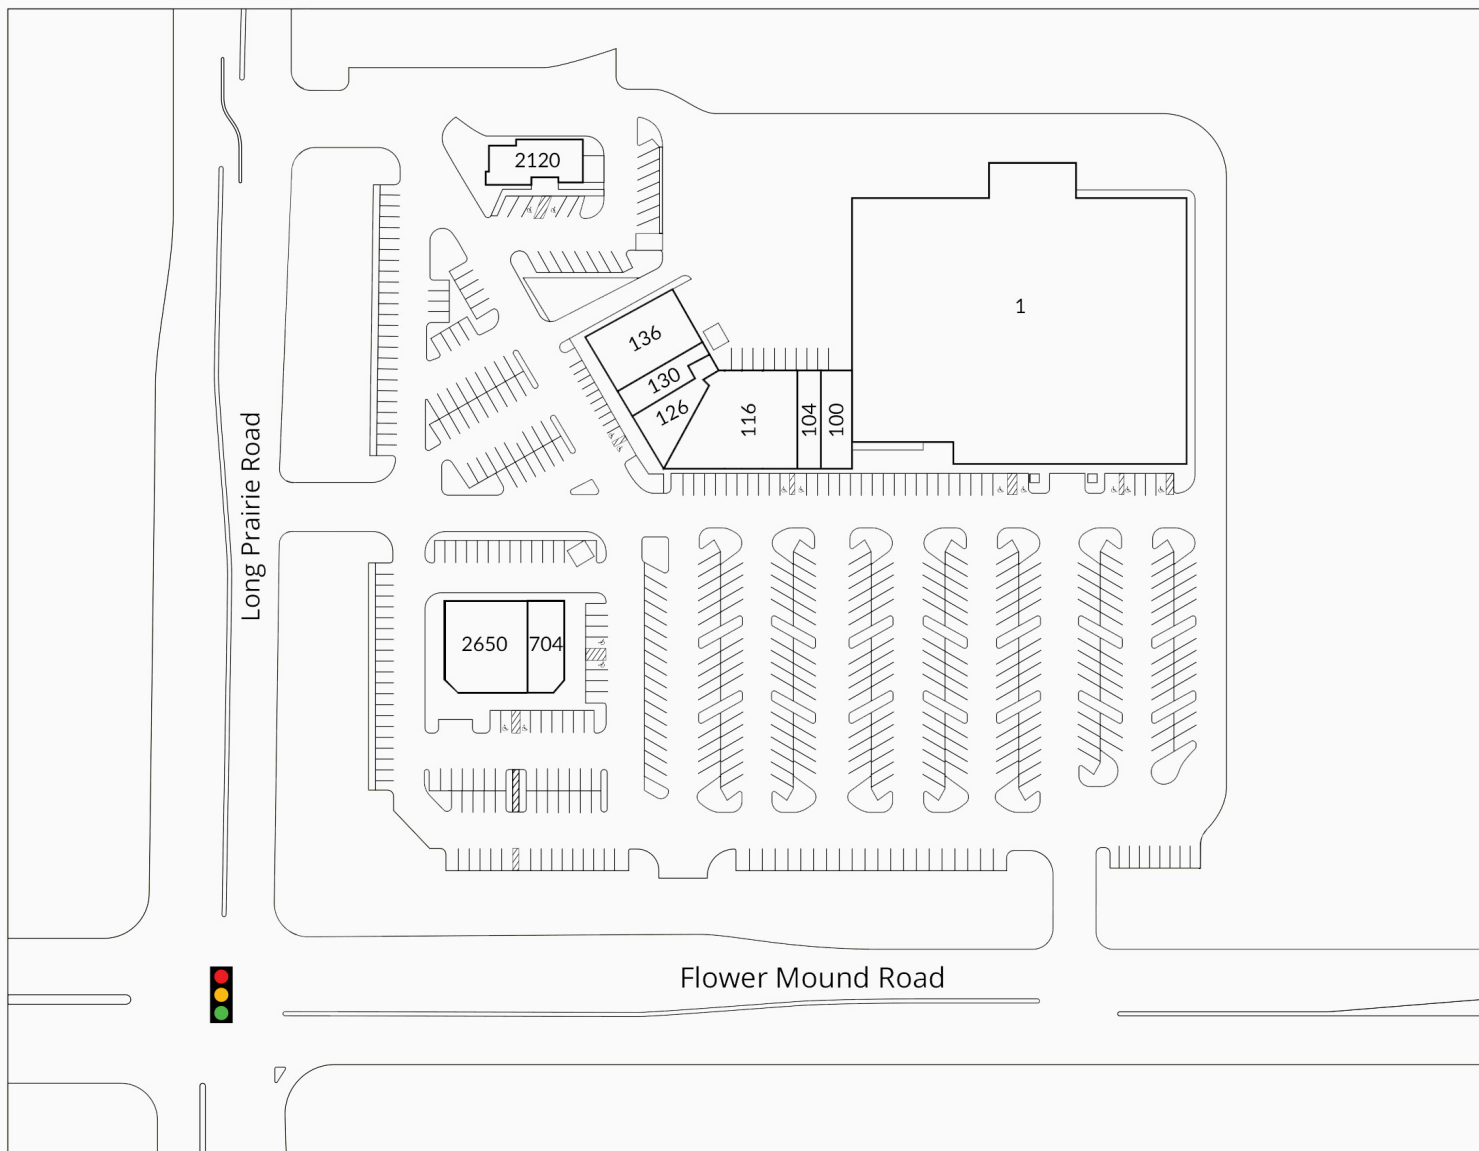

Flower Mound Crossing

2600-2650 Flower Mound Rd
Flower Mound, TX, 75028 US

UNIT	TENANT	SF
001	Club4 Fitness	58,960
100	Premier Martial Arts	1,750
104	Fancy Nails, LLC	1,400
116	Swadeshi	6,225
126	H&R Block	1,916
130	Wingstop	1,330
136	GK Cleaners	3,500
704	Trio Craft Coffee	1,518
2120	Wendy's	2,862
2650	PM Pediatrics	4,982
TOTAL		84,443