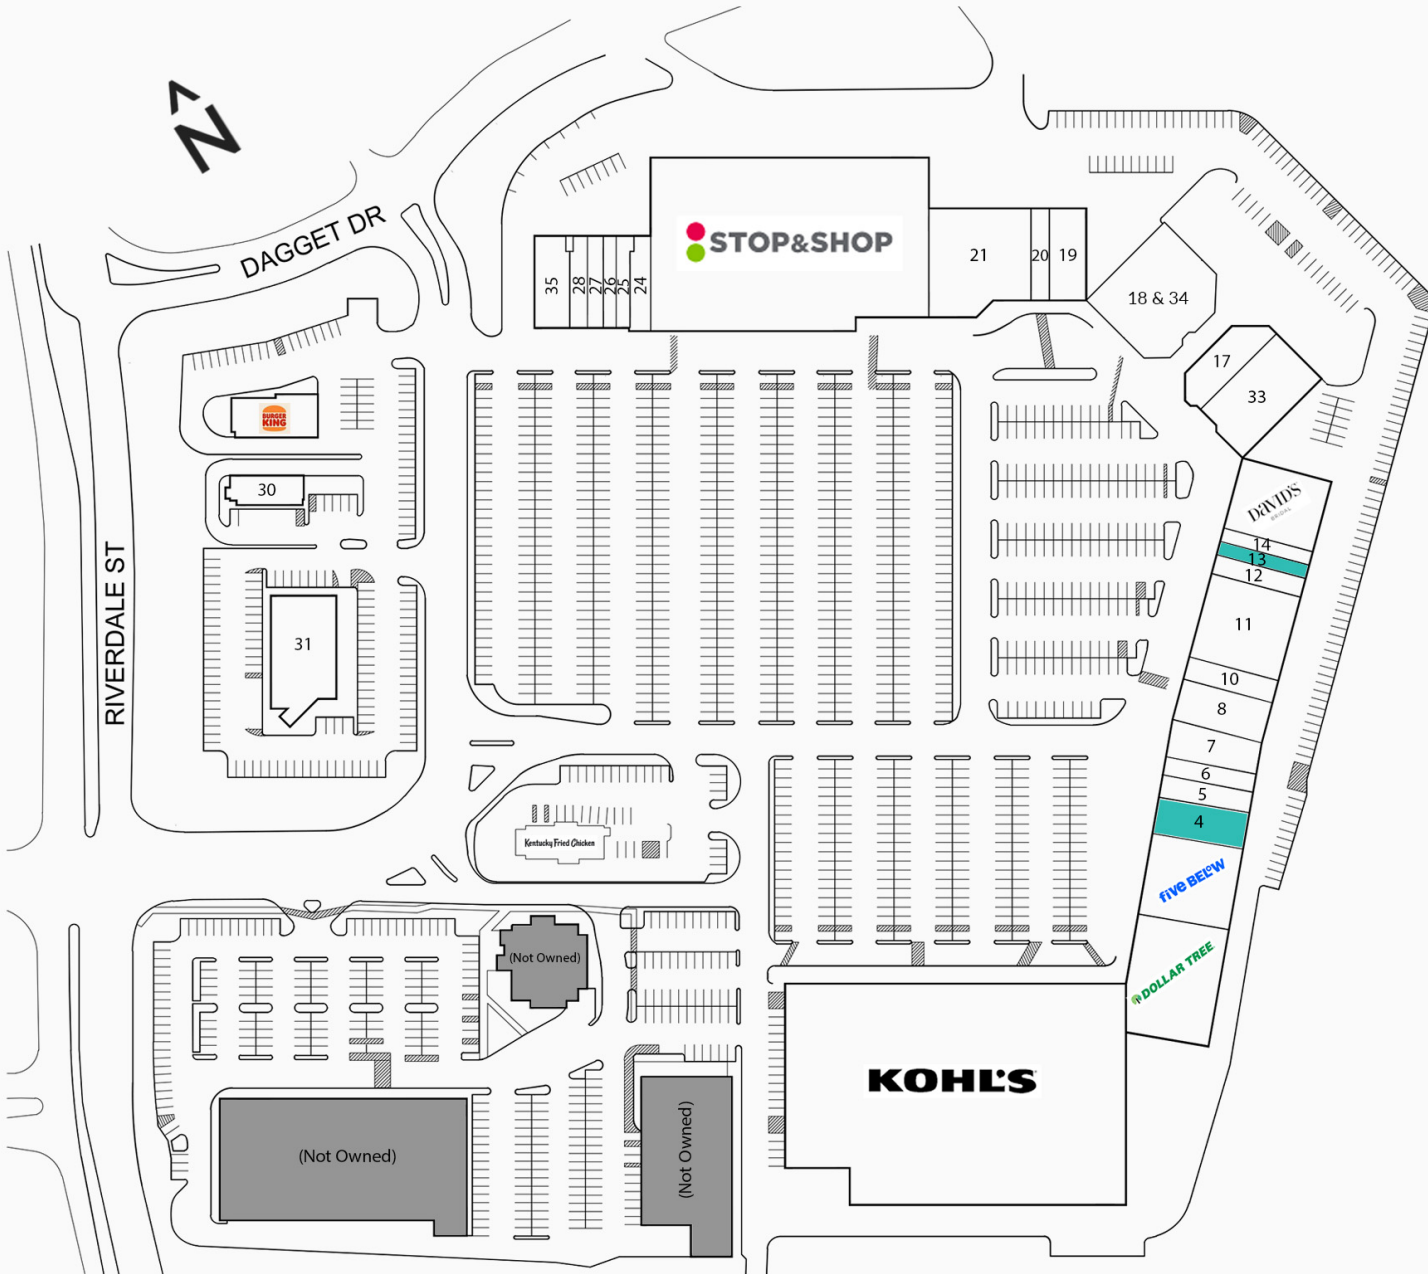

Riverdale Shops

935 Riverdale Street
West Springfield, MA, 01089 US

UNIT	TENANT	SF
01	Kohl's	85,992
02	Dollar Tree	11,379
03	Five Below	8,475
04	AVAILABLE	4,000
05	Bueno Y Sano	2,000
06	Miracle Ear	2,000
07	Massage Envy Spa	3,750
08	Carter's	4,432
10	Oshkosh B'Gosh	2,500
11	Nippon Grill	9,368
12	Sabaidee Lao & Thai	2,110
13	AVAILABLE	1,500
14	Joy Bowl	1,500
15	David's Bridal	7,000
17	Panera Bread	4,500
18 & 34	Boot Barn	12,341
19	A Touch of Beauty	3,971
20	Sally Beauty	1,950
21	Guitar Center	12,113
23	Stop & Shop	54,755
24	Crumb Cookies	2,128
25	Metro by T-Mobile	1,583
26	Gamestop	1,520
27	European Wax Center	1,583
28	GNC	1,990
29	Burger King	3,835
30	TD Banknorth	2,080
31	Wood-N-Tap	8,633
32	KFC	3,187
33	K-POT	7,757
35	Aspen Dental	3,600
R-BIN	Green Zone Recycling LLC	Outparcel
SOLAR	Wunder Solar	Outparcel
TOTAL		273,532